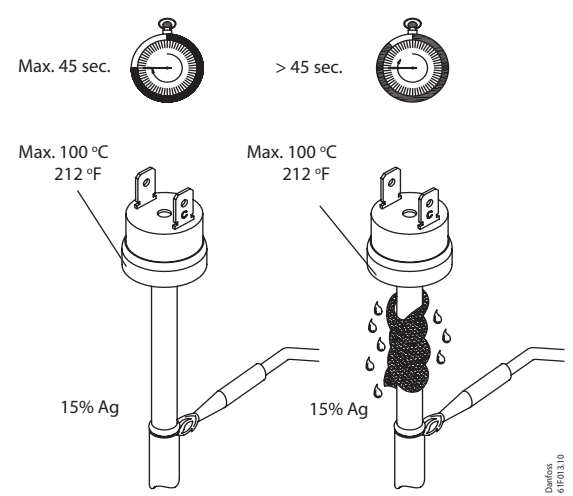

Installation guide

Cartridge control Type ACB

060R9765

060R9765

HFC, HCFC

Type		Ohmic	FLA	LRA	V
ACB-1UA	SPST-NO	1 A	1 A	6 A	120/240 AC
					250 AC
ACB-1UB	SPST-NC				120/240 AC
					250 AC
ACB-2UA	SPST-NO	8 A	8 A	48 A	120/240 AC
		6 A	6 A	36 A	250 AC
ACB-2UB	SPST-NC	8 A	8 A	48 A	120/240 AC
		6 A	6 A	36 A	250 AC
ACB-4UA	SPST-NO	0.075 A	0.075 A	0.075 A	120/240 AC and 30 DC
					250 AC and 30 DC
ACB-4UB	SPST-NC				120/240 AC and 30 DC
					250 AC and 30 DC
ACB-2UC	SPDT	8 A	8 A	48 A	120/240 AC
		4 A	4 A	24 A	250 AC