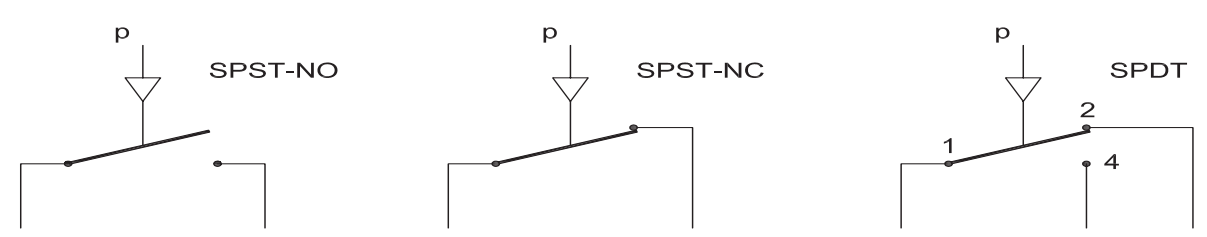

Installation guide

Cartridge control Type ACB

060R9765

060R9765

HFC, HCFC

Type		Ohmic	FLA	LRA	V
ACB-1UA	SPST-NO	1 A	1 A	6 A	120/240 AC
					250 AC
ACB-1UB	SPST-NC				120/240 AC
					250 AC
ACB-2UA	SPST-NO	8 A	8 A	48 A	120/240 AC
		6 A	6 A	36 A	250 AC
ACB-2UB	SPST-NC	8 A	8 A	48 A	120/240 AC
		6 A	6 A	36 A	250 AC
ACB-4UA	SPST-NO	0.075 A	0.075 A	0.075 A	120/240 AC and 30 DC
					250 AC and 30 DC
ACB-4UB	SPST-NC				120/240 AC and 30 DC
					250 AC and 30 DC
ACB-2UC	SPDT	8 A	8 A	48 A	120/240 AC
		4 A	4 A	24 A	250 AC