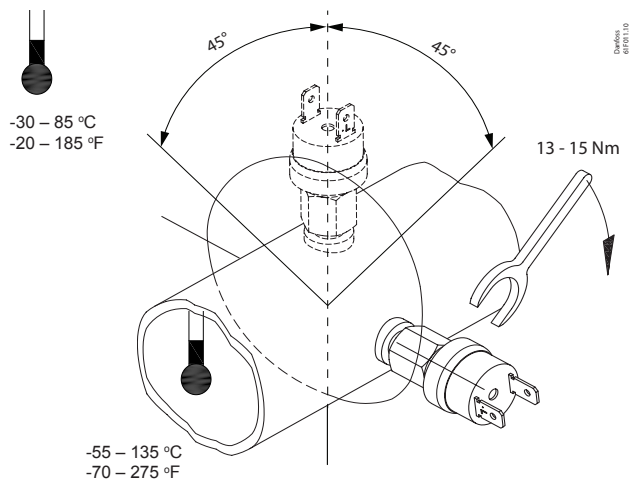

Installation guide

Cartridge control Type ACB

060R9765

060R9765

HFC, HCFC

Type		Ohmic	FLA	LRA	V
ACB-1UA	SPST-NO	1 A	1 A	6 A	120/240 AC
					250 AC
ACB-1UB	SPST-NC				120/240 AC
					250 AC
ACB-2UA	SPST-NO	8 A	8 A	48 A	120/240 AC
		6 A	6 A	36 A	250 AC
ACB-2UB	SPST-NC	8 A	8 A	48 A	120/240 AC
		6 A	6 A	36 A	250 AC
ACB-4UA	SPST-NO	0.075 A	0.075 A	0.075 A	120/240 AC and 30 DC
					250 AC and 30 DC
ACB-4UB	SPST-NC				120/240 AC and 30 DC
					250 AC and 30 DC
ACB-2UC	SPDT	8 A	8 A	48 A	120/240 AC
		4 A	4 A	24 A	250 AC